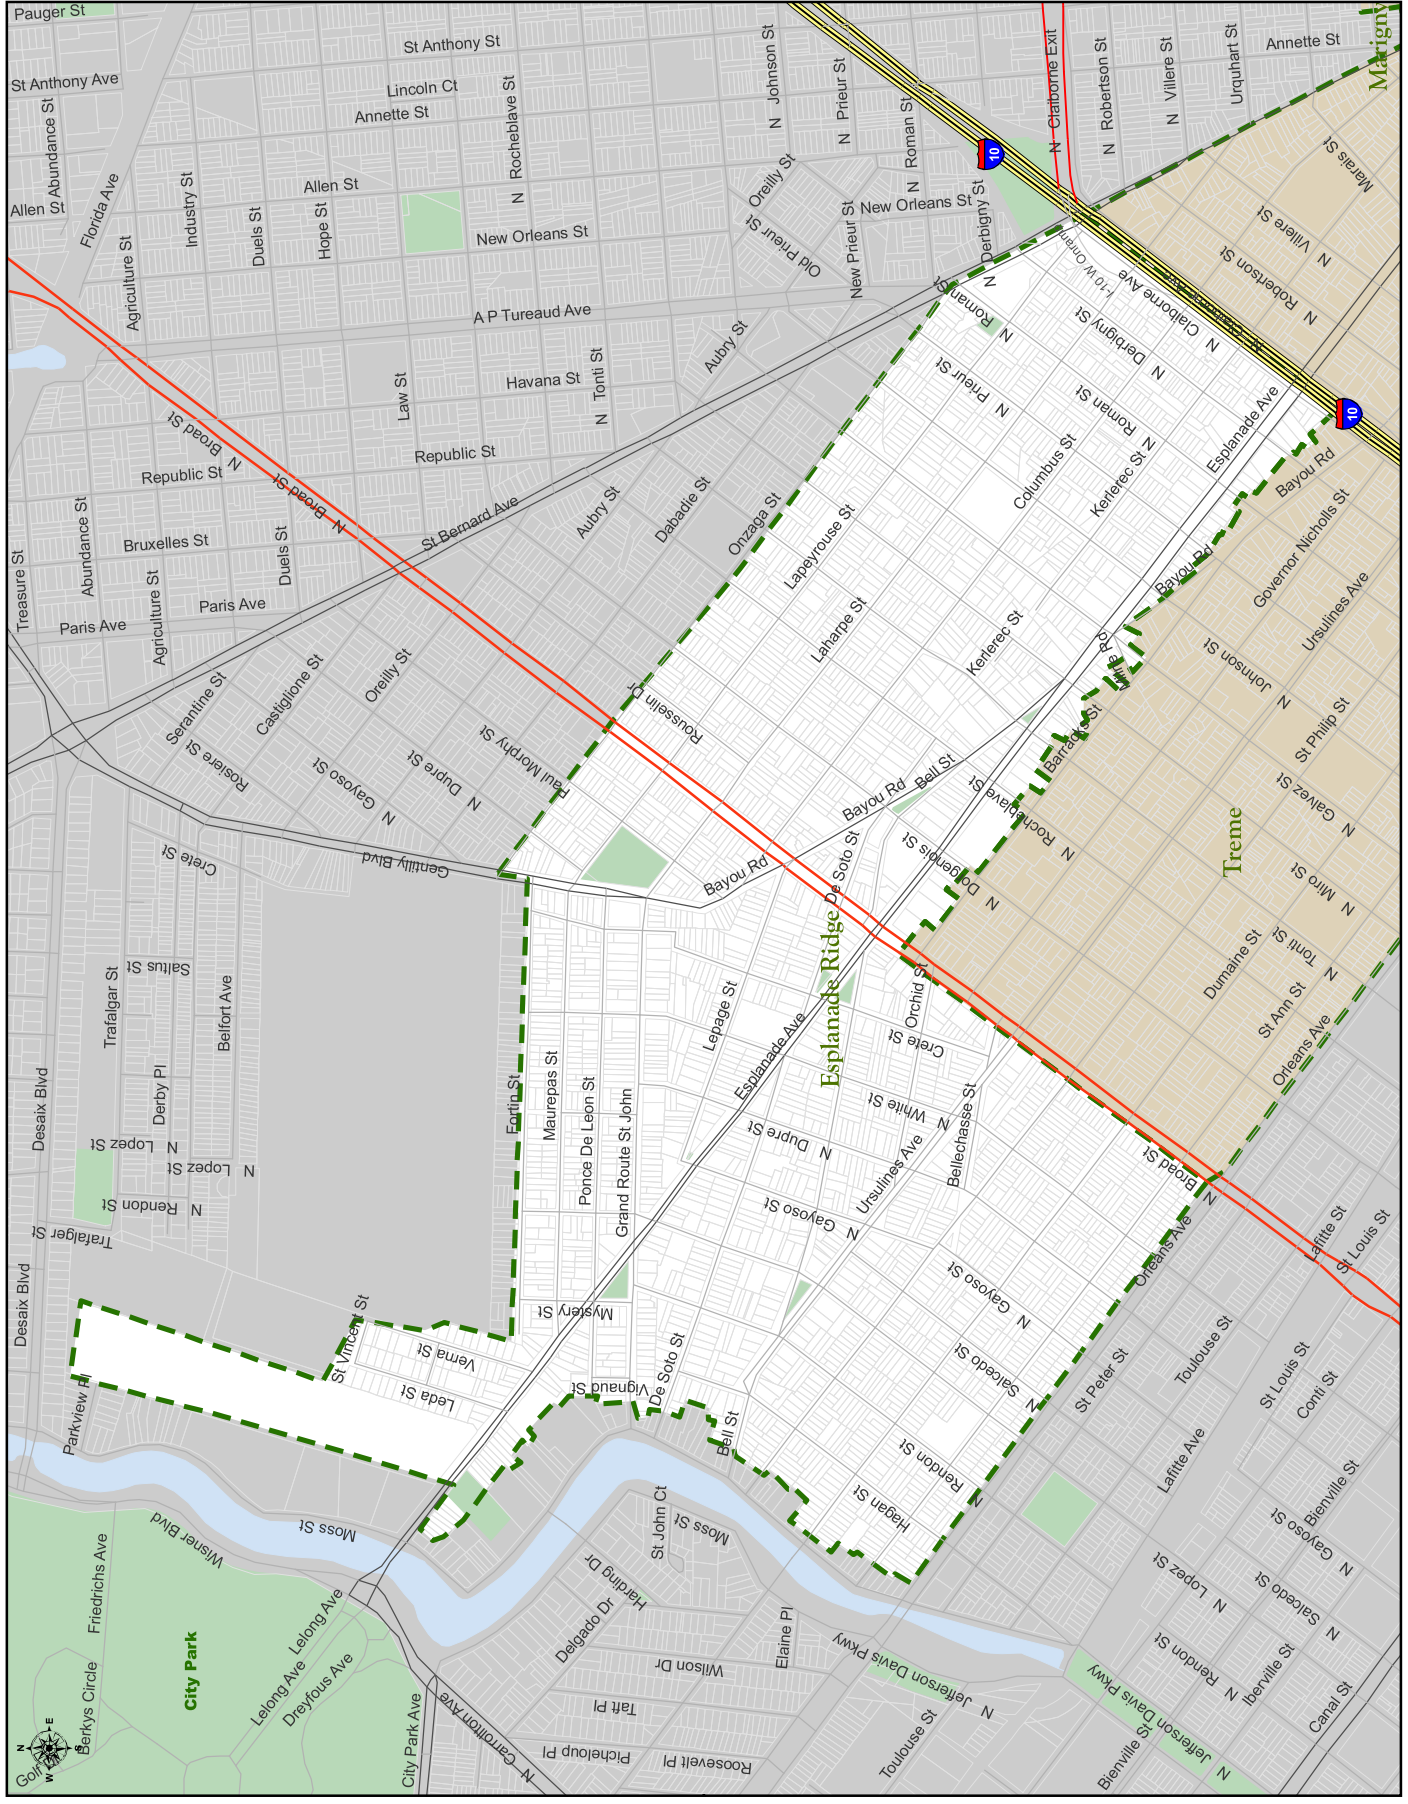

CITY OF NEW ORLEANS

Esplanade Ridge

Mayor's Office of Technology
GIS Department

HDLC Historic Districts

0 0.1 0.2 Miles

CNO-GIS Department 06-06-2007