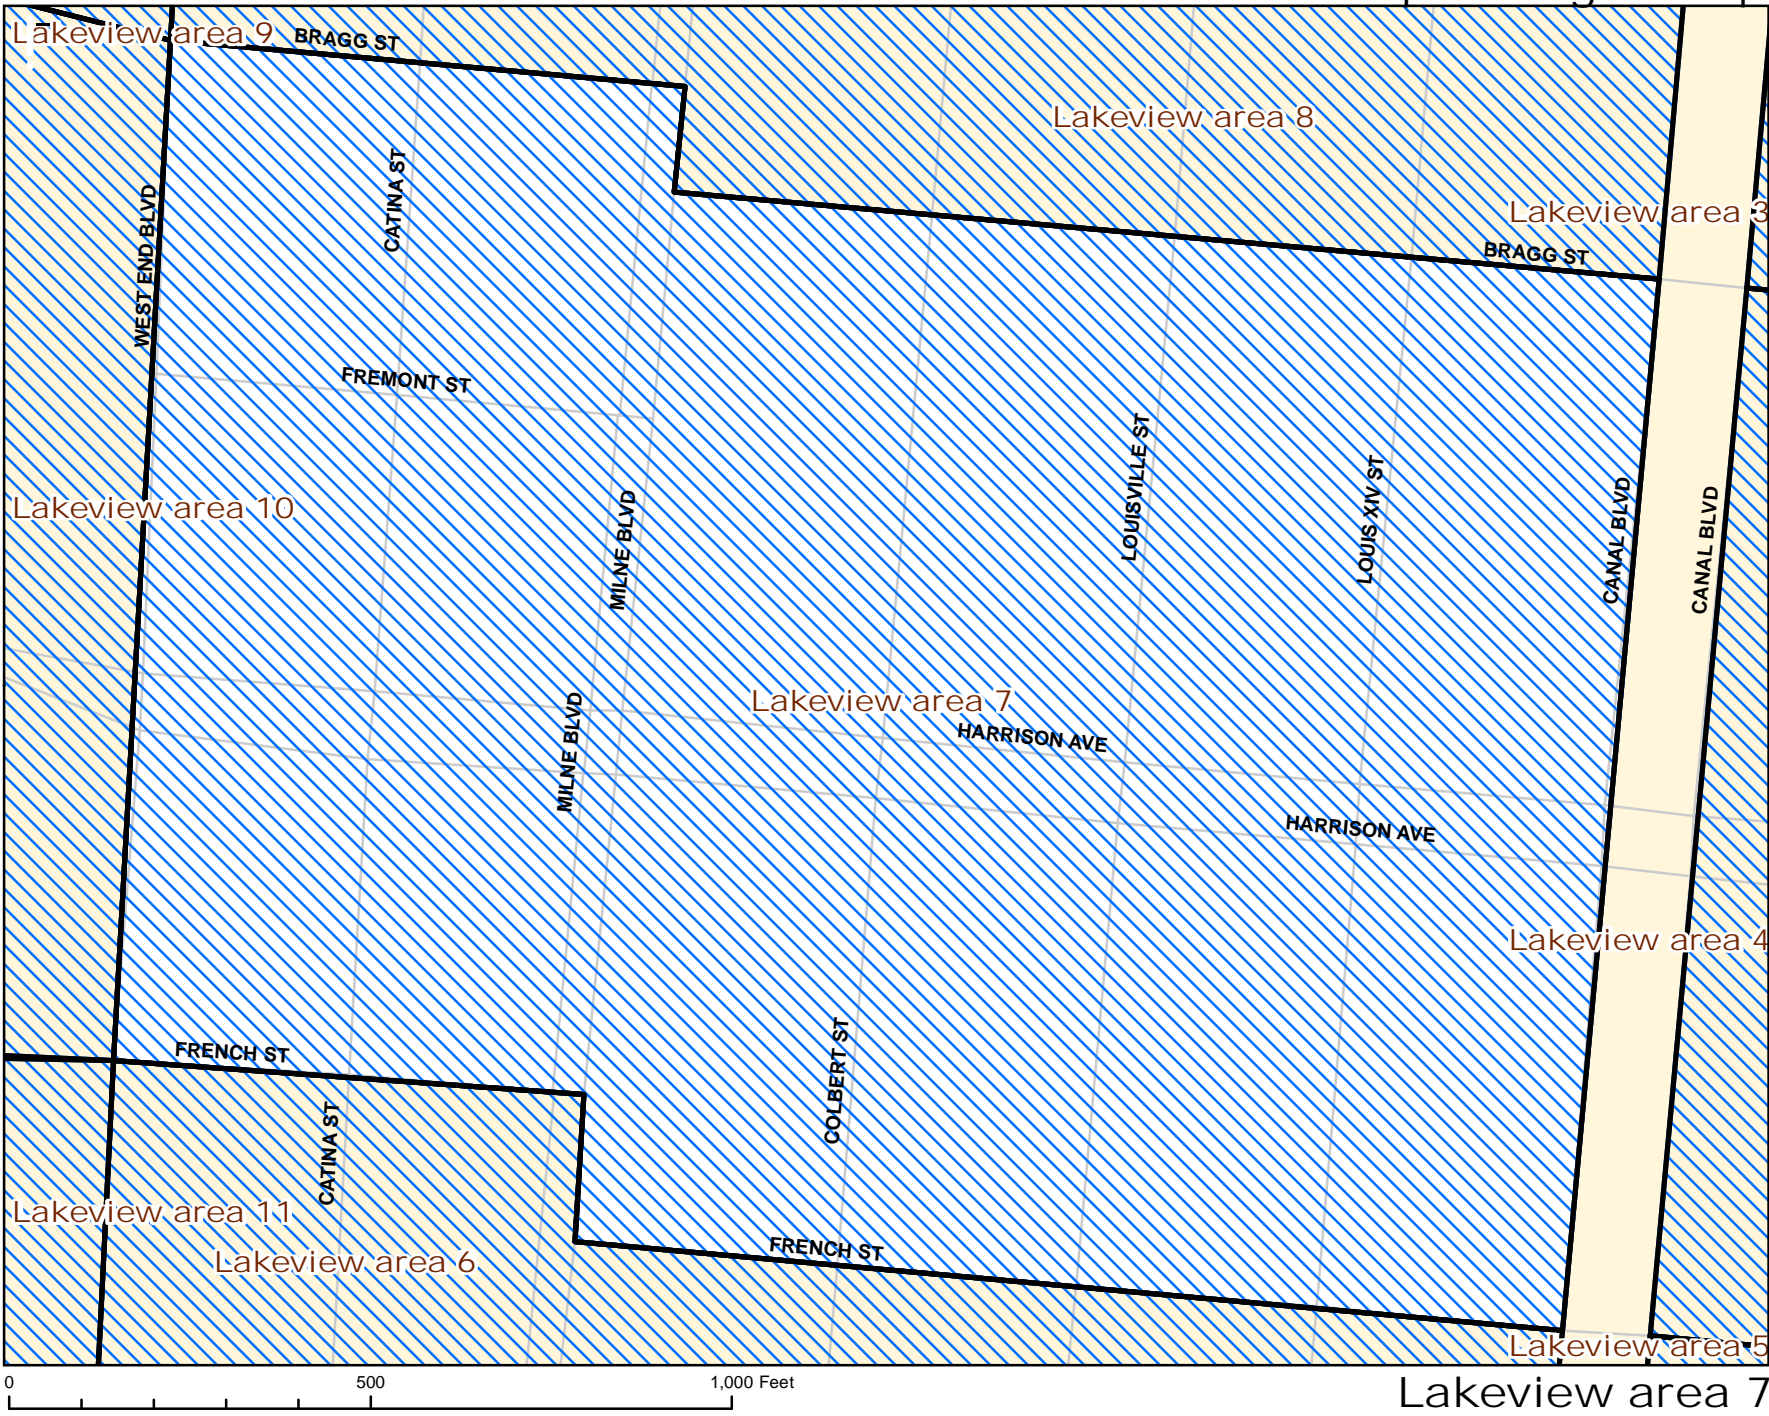

CITY OF NEW ORLEANS
MAYOR'S OFFICE
OF
TECHNOLOGY

GIS DEPARTMENT
gis@cityofno.com

Legend

Sweep Status

- Completed
- Upcoming
- Underway