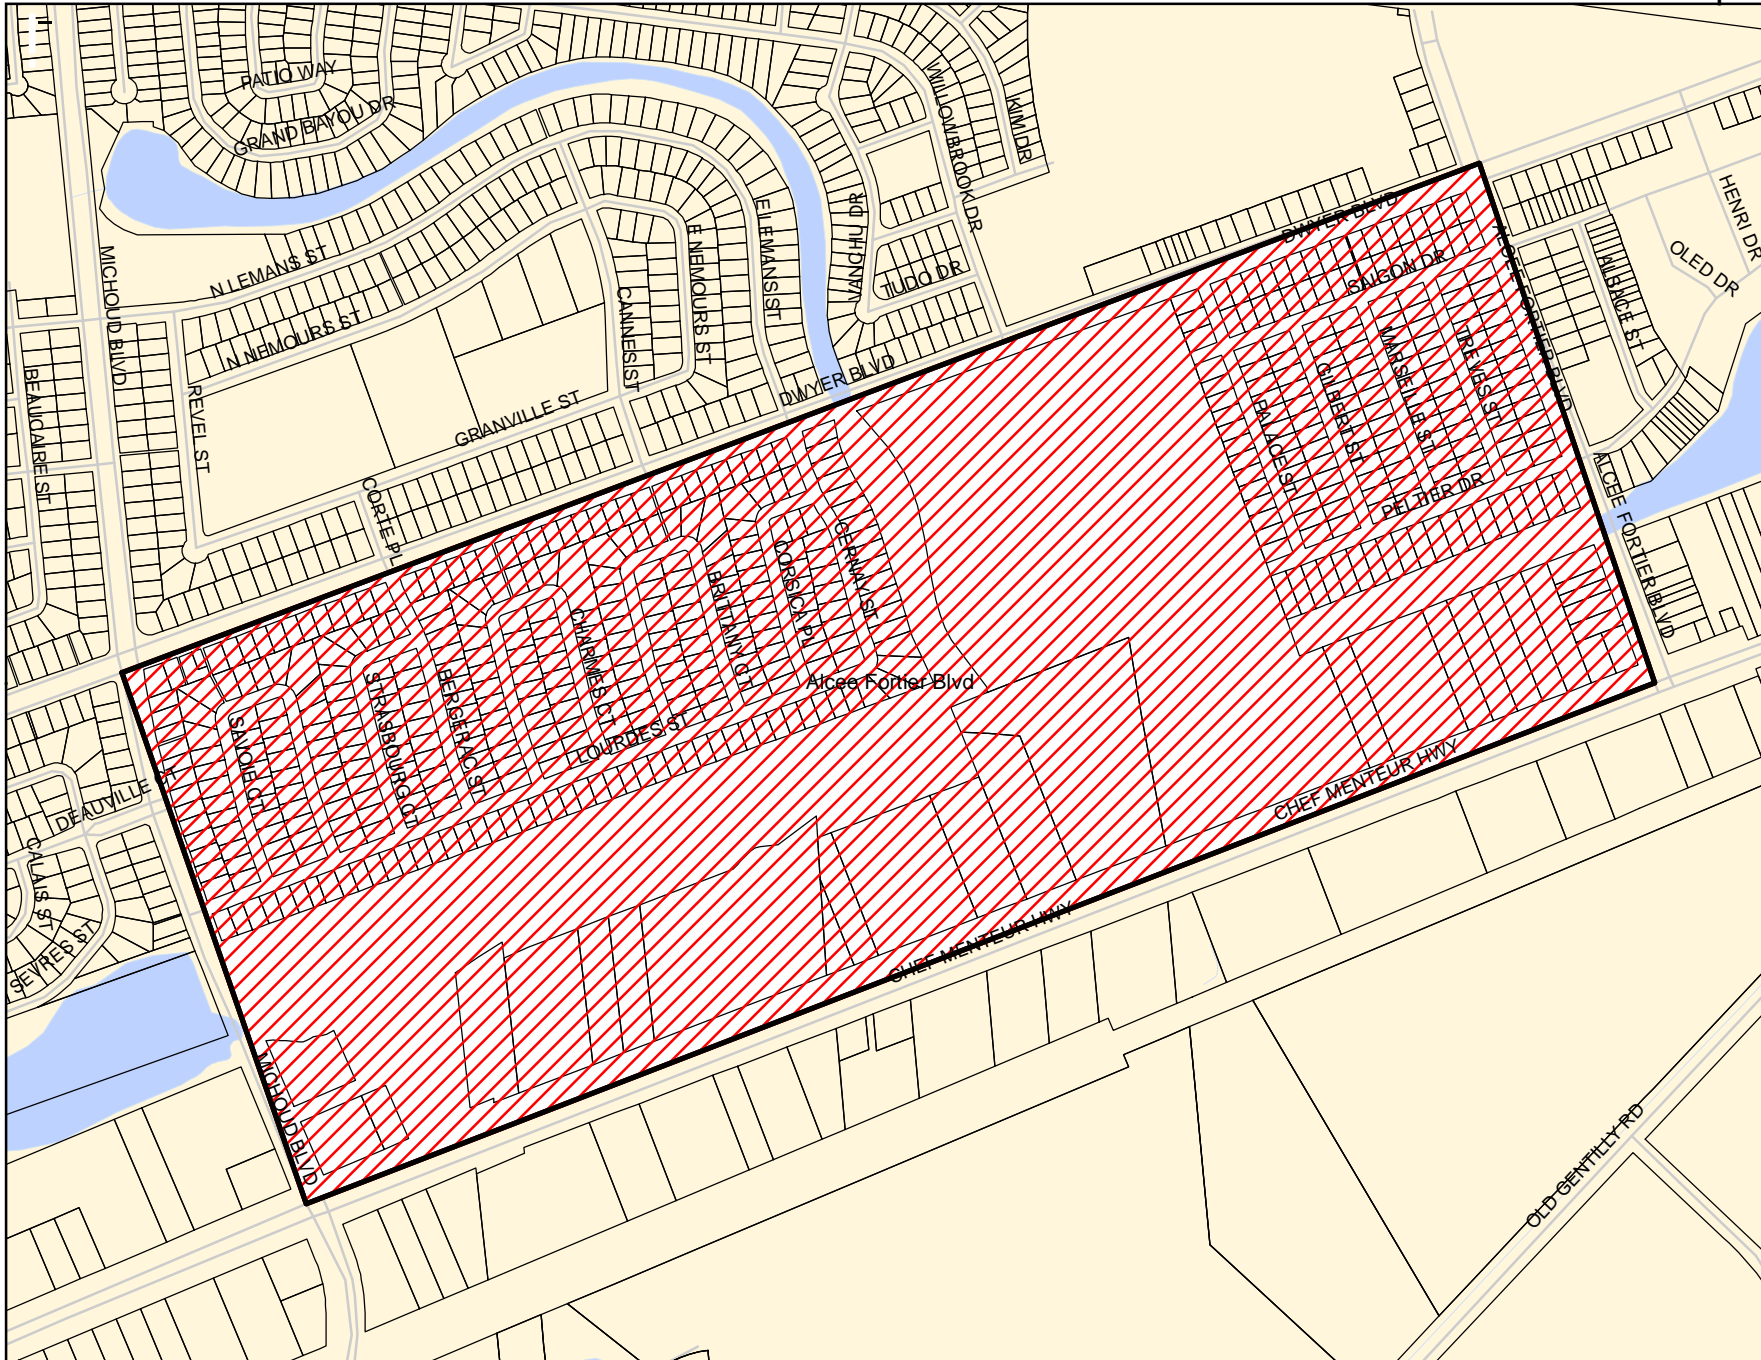

CITY OF NEW ORLEANS  
MAYOR'S OFFICE  
OF  
TECHNOLOGY

GIS DEPARTMENT  
gis@cityofno.com

0 0.02 0.04 Miles

CNOGIS: gis-raw\gis\_working\nora\mxd\snora\_sweeps\_mapbook\_080808.mxd 8/8/2008

Chef and Michoud